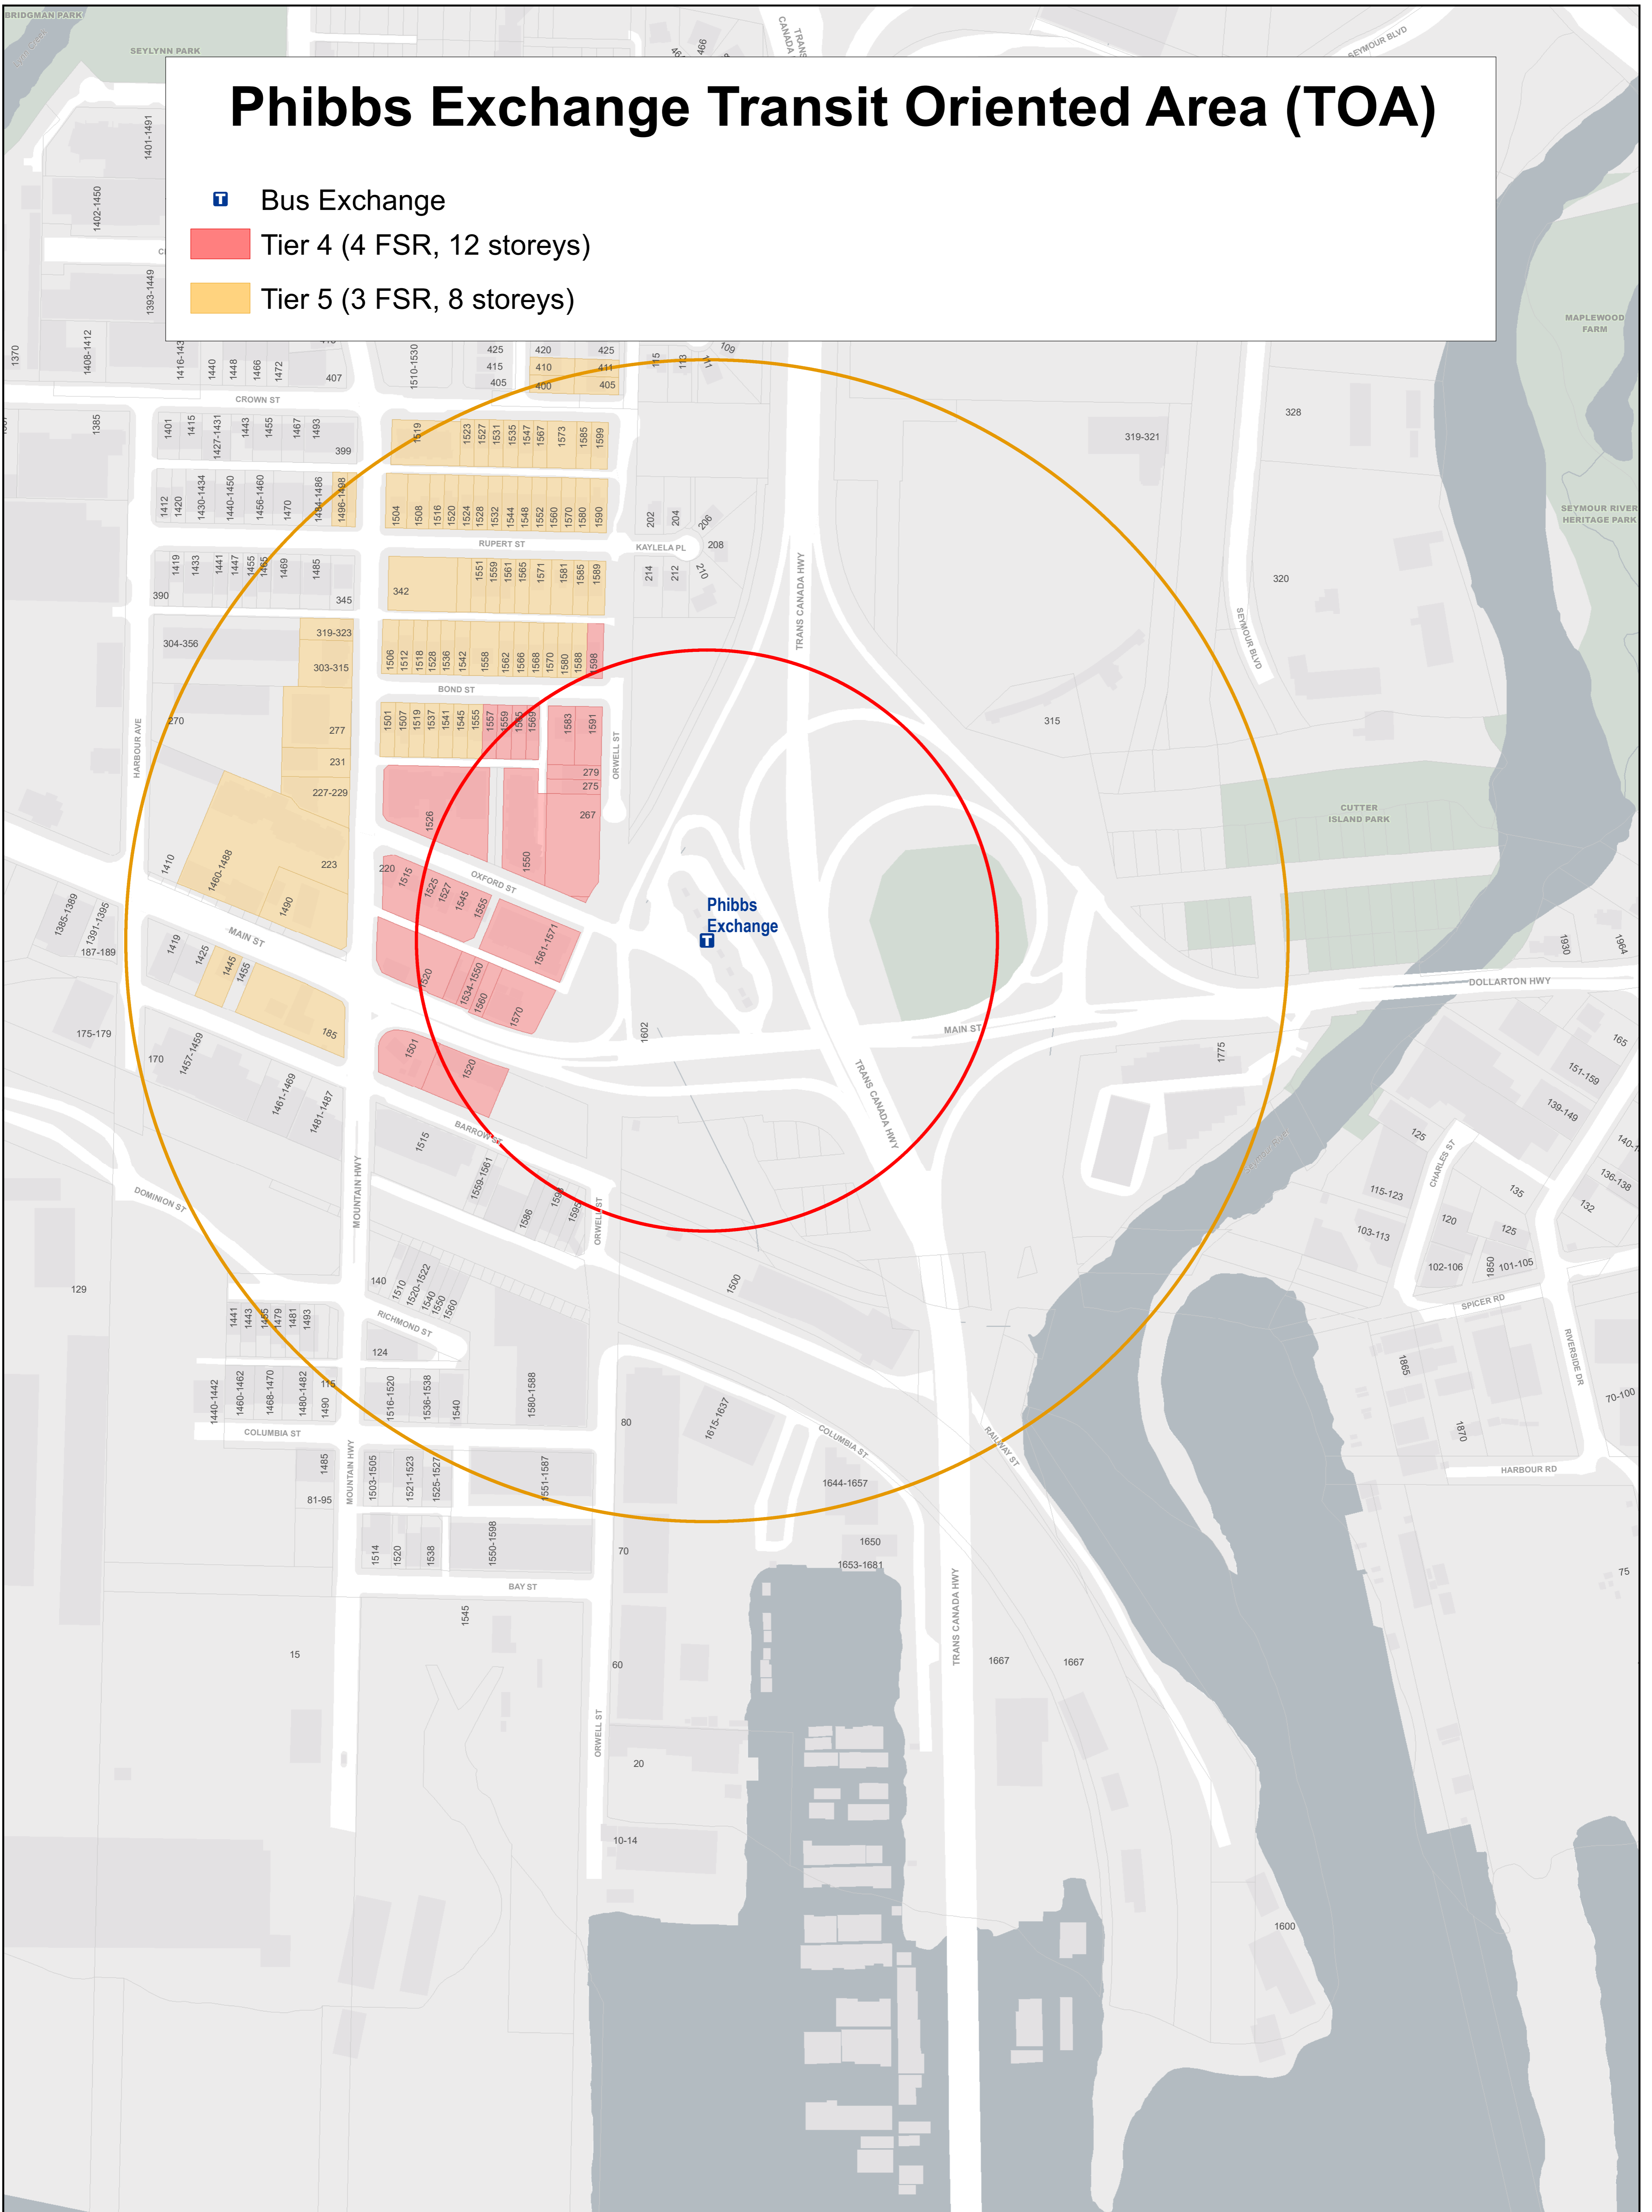

# Phibbs Exchange Transit Oriented Area (TOA)

-  Bus Exchange
-  Tier 4 (4 FSR, 12 storeys)
-  Tier 5 (3 FSR, 8 storeys)

The District of North Vancouver

Published: March 27, 2024

Scale: 1:2,000